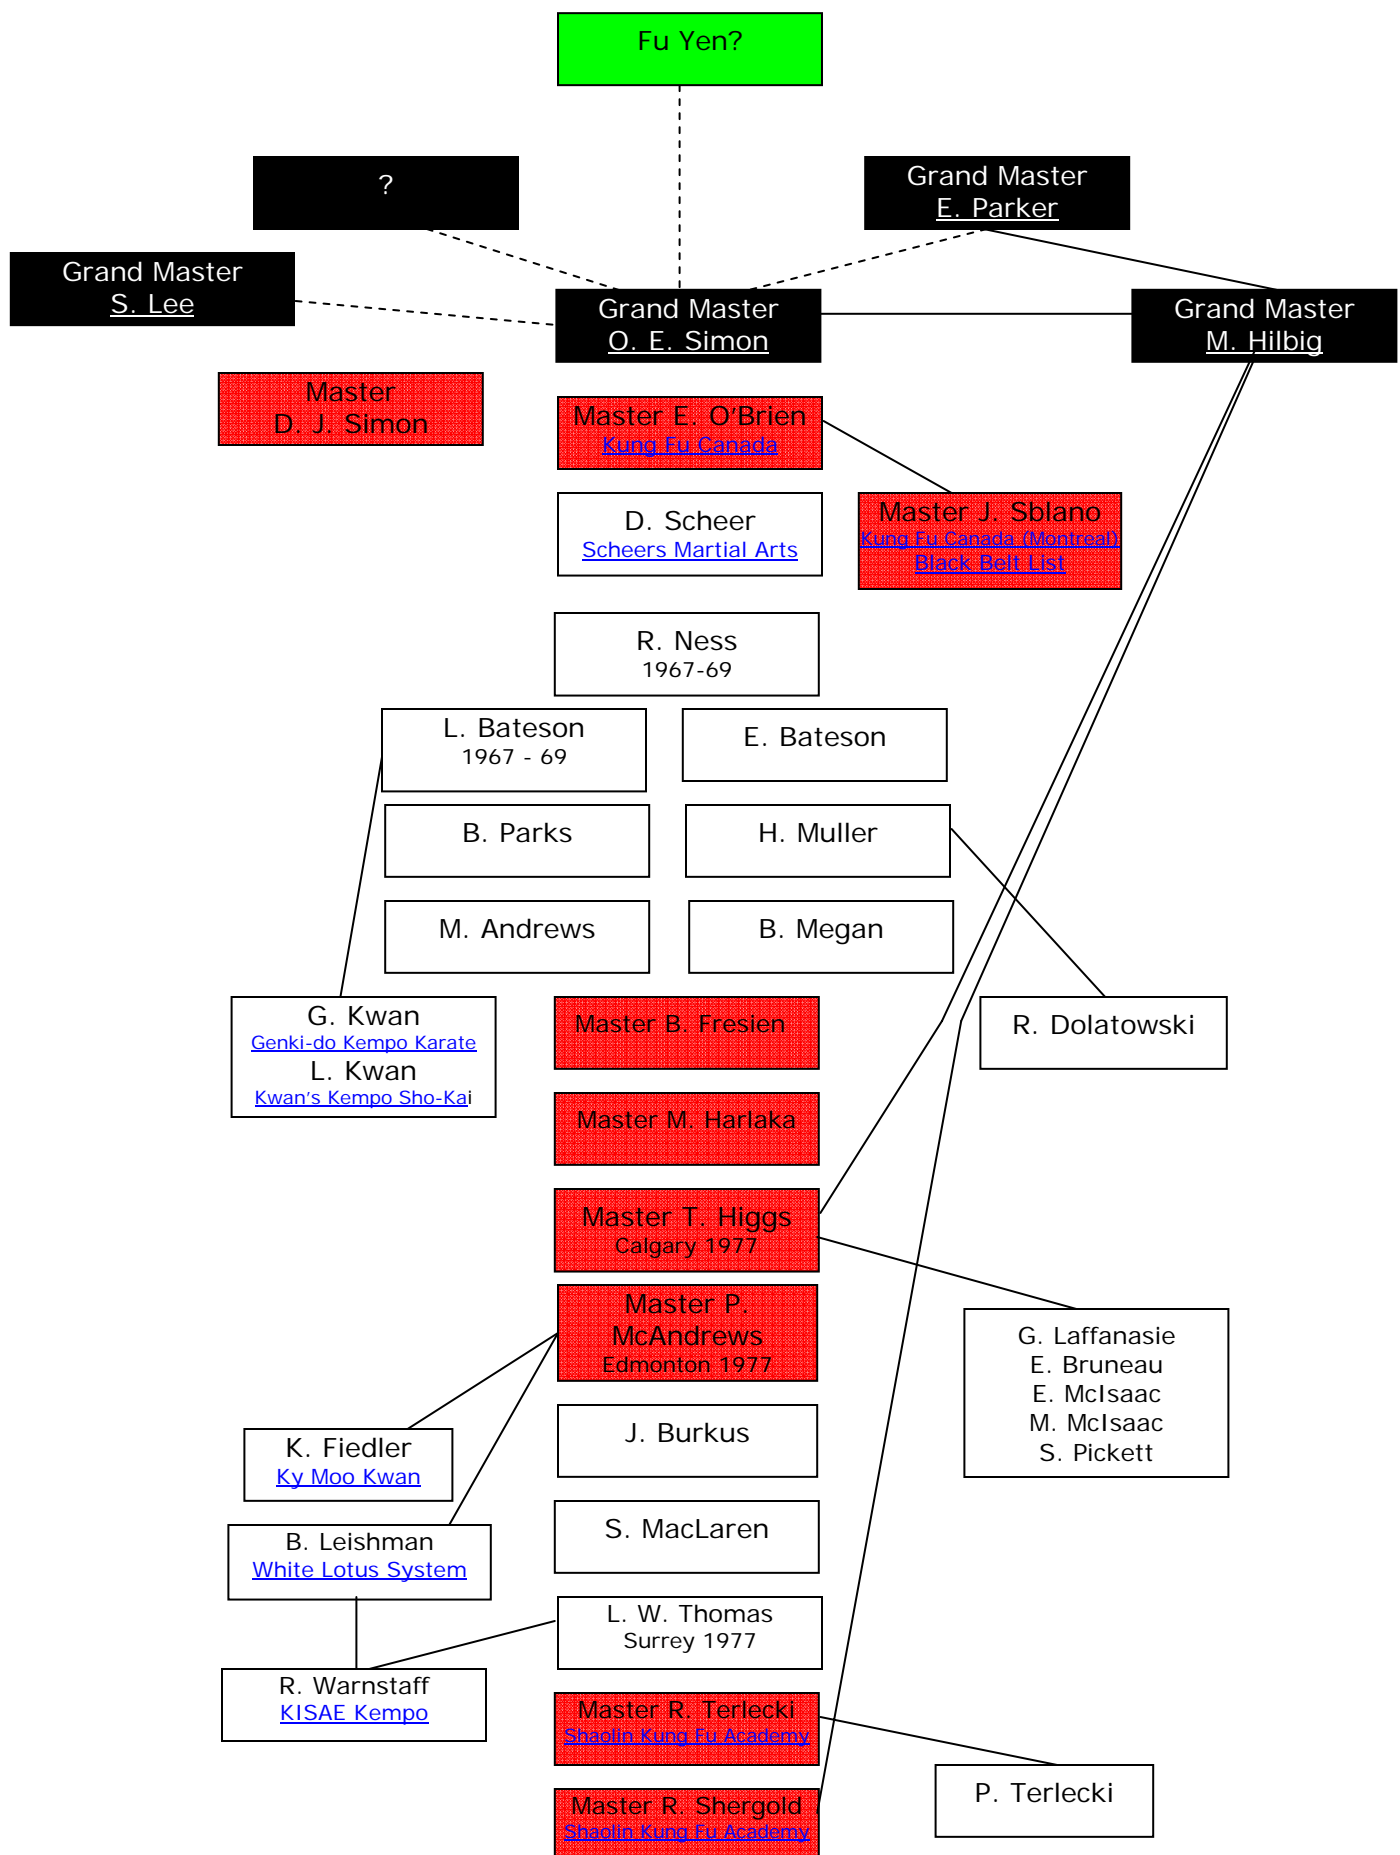

UNOFFICIAL GRAND MASTER O. E. SIMON & MOH (MOO) KEMPO LINEAGE

The individuals on this list may be ranked as Masters in other styles.
This list only shows ranks given within Moh (Moo) Kempo.

NOTE – Except for Grand Master O. E. Simon, the other individuals in Black are *not* Moh (Moo) Kempo stylists.

This is a work in progress. Please let us know if you feel there are any errors or omissions within this lineage.

E-mail your comments here: [CONTACT](#)