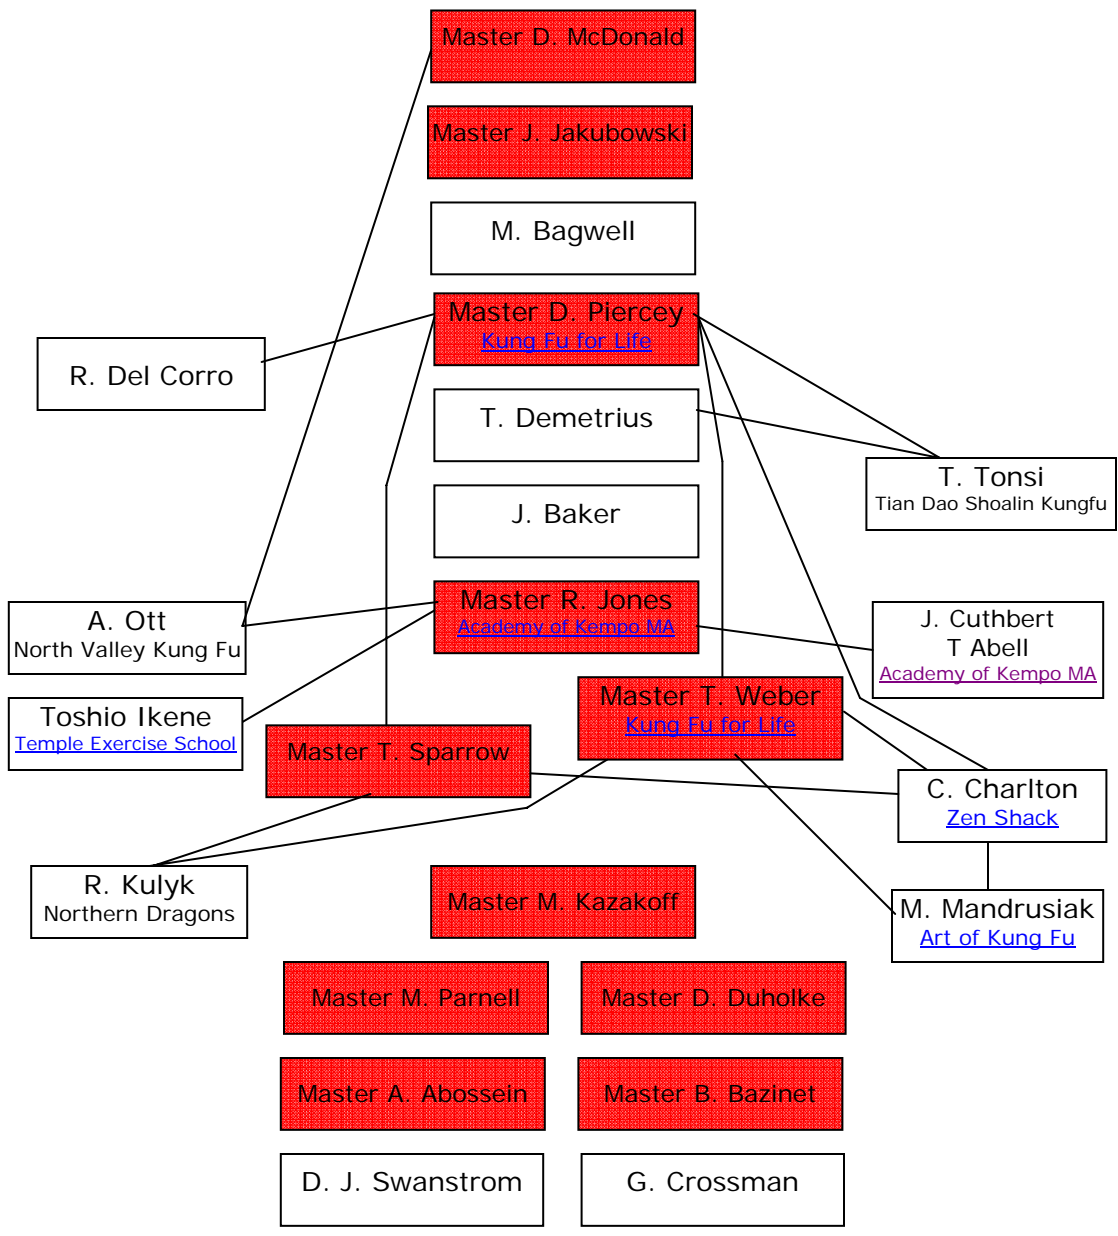

UNOFFICIAL GRAND MASTER O. E. SIMON & MOH (MOO) KEMPO LINEAGE

The individuals on this list may be ranked as Masters in other styles.
This list only shows ranks given within Moh (Moo) Kempo.

NOTE – Except for Grand Master O. E. Simon, the other individuals in Black are *not* Moh (Moo) Kempo stylists.

This is a work in progress. Please let us know if you feel there are any errors or omissions within this lineage.

E-mail your comments here: [CONTACT](#)